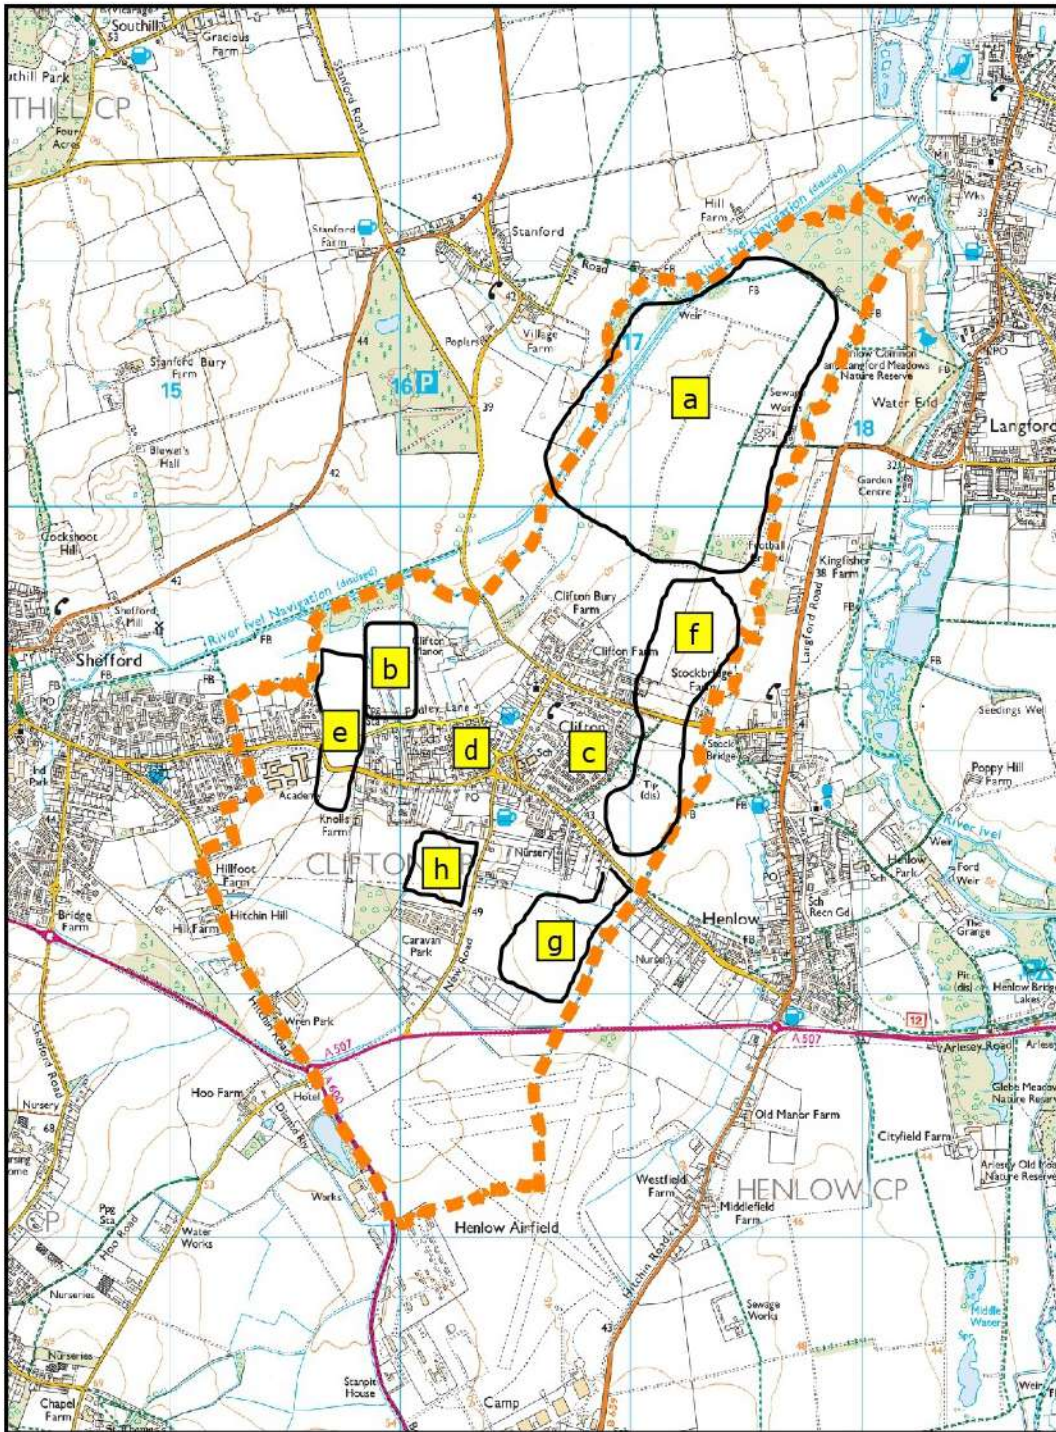

Map of Clifton Village Parish

MAP LEGEND

- a) Clifton Bury Farm permissive paths
- b) Lakes near Pedley Lane
- c) Recreation area Brickle Place/Whiston Crescent
- d) The centre of the village round the duck pond
- e) Fields off Pedley Lane and Shefford Road which create separation between Shefford and Clifton
- f) Fields between Stockbridge Road and Broad Street which create separation between Henlow and Clifton
- g) Green areas south of Broad Street around Hitchin Lane
- h) Fields on west side of New Road between Herbert's Meadow and Clifton Park